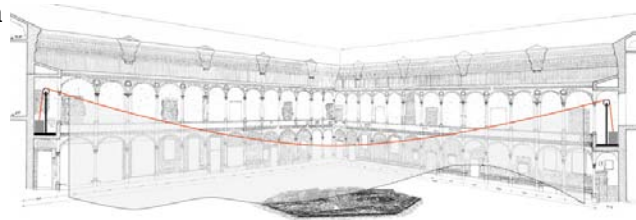

A layer of semi-transparent fibre which at night will turn into a screen showing extraordinary images, previews and a special cut of one day spent around the work that is being built at Casalgrande.

The setting is completed by a sequence of theme installations along the loggia and in the rooms looking onto the courtyard, telling the story of and the bonds between the temporary installation and the real work under construction.

In this setting, on Wednesday 14th April, in the assembly hall of the University, **Kengo Kuma will hold a conference** about his work with the participation of authoritative experts in architectural culture and some big names of designs. On the occasion, the Japanese master will attend the **Grand Prix 2007-2009** awards ceremony and the official launch of the ninth **Grand Prix 2010-2011**, the international architectural award promoted in 1990 by Casalgrande Padana to reward the greatest works made all over the world with its products.

Also at Interni Think Tank, Casalgrande Padana and Kengo Kuma will be the protagonists of an impressive event at **La Rinascente** in Piazza del Duomo. Fragments of porcelain stoneware slabs artistically installed on top of each other will shape a surprising screen separating the interiors from the exteriors of a shop-window: a huge, light-permeable ceramic bulk, creating quaint effects.

via Statale 467 n. 73
42013 Casalgrande (Re) Italy
tel + 39 0522 9901
fax + 39 0522 996121
info@casalgrandepadana.it
www.casalgrandepadana.com

Nadia Giullari
marketing CasalgrandePadana
nadia.giullari@casalgrandepadana.it