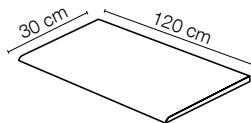

Gradino
Step tread
Nez de marche
Stufenplatte