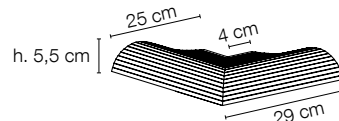

Art. 9667 Pool Wave*** ▲