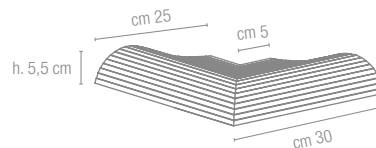

Angolare (assemblato)
cm 120x33 - 47¹/₄"x13"

Bordo Terminale Gradino Outdoor
cm 11x90 - 4³/₈"x35³/₈"

Bordo Terminale Gradino Outdoor
cm 15x120 - 5⁷/₈"x47¹/₄"

Gradino B.C. Outdoor
cm 30x120 - 11³/₄"x47¹/₄"

Bordo Terminale Gradino Outdoor
cm 15x60 - 5⁷/₈"x23⁵/₈"

Gradino B.C. Outdoor
cm 30x60 - 11³/₄"x23⁵/₈"

Art. 9660 Pool Wave
cm 60x25 - 23⁵/₈"x9⁷/₈"

Art. 9667 Pool Wave
cm 30x30 - 11³/₄"x11³/₄"

Art. 9668 Pool Wave
cm 30x30 - 11³/₄"x11³/₄"