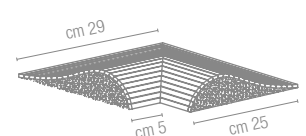

Angolare (assemblato)
cm 120x33 - 47¹/₄"x13"

Bordo Terminale Gradino Outdoor
cm 11x90 - 4³/₈"x35³/₈"

Bordo Terminale Gradino Outdoor
cm 15x120 - 5⁷/₈"x47¹/₄"

Gradino B.C. Outdoor
cm 30x120 - 11³/₄"x47¹/₄"

Bordo Terminale Gradino Outdoor
cm 15x60 - 5⁷/₈"x23⁵/₈"

Gradino B.C. Outdoor
cm 30x60 - 11³/₄"x23⁵/₈"

Art. 9660 Pool Wave
cm 60x25 - 23⁵/₈"x9⁷/₈"

Art. 9667 Pool Wave
cm 30x30 - 11³/₄"x11³/₄"

Art. 9668 Pool Wave
cm 30x30 - 11³/₄"x11³/₄"