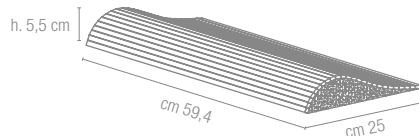

Art. 9660 Pool Wave
cm 60x25 - 23⁵/₈"x9⁷/₈"